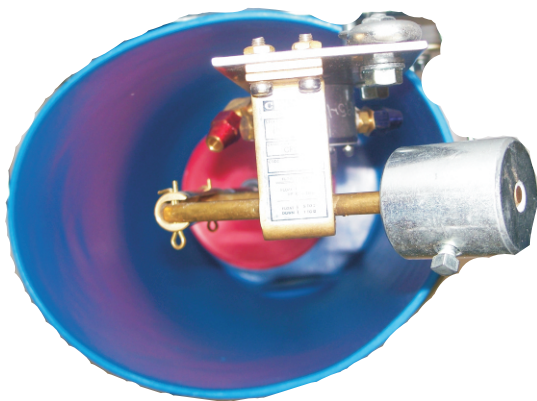

REMOTE FLOAT KIT

PRO FLOAT

ACCURATE WATER SOLUTIONS

KIT INCLUDES:

TANK
FLOAT VALVE
WATER VALVE
MOUNTING BRACKET
MOUNTING BOLTS
VIBRATION SPRINGS
INSTRUCTIONS

**Heavy Duty
Commercial Grade**

PRE-ASSEMBLED