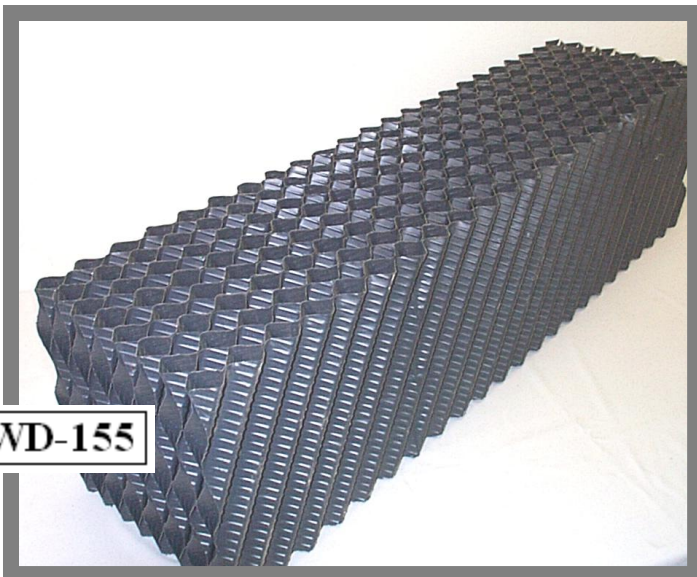

## 1/2" Corrugated Fill Packs

Standard Sizes

W-12 x D-12 x L-71 1/2"

W-12 x D-12 x L-53 1/2"

### Also available in:

Complete Kits / Tower Model

Custom Sizes

No Minimum to Order

B.A.C. / EVAPCO / IMECO / MARLEY / TOWER TECH.....

WD-155

## 3/4" Corrugated Fill Packs

Standard Sizes

W-12 x D-12 x L-71 1/2"

W-12 x D-12 x L-53 1/2"